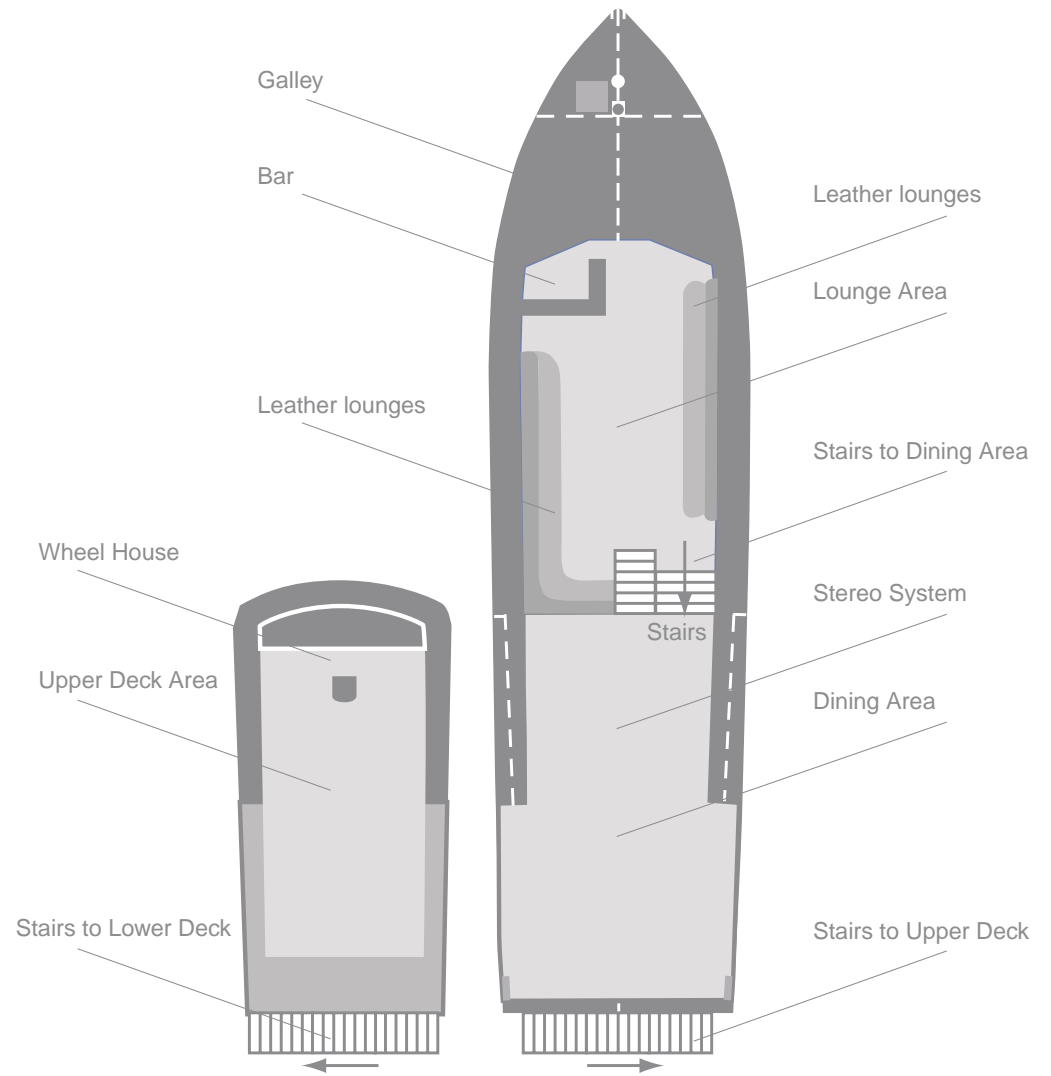

MV BENNELONG CAPACITY

Cocktail functions	130
Buffet	90
Formal dining (1 level)	70
Formal dining (2 levels)	80

Our distinguished chefs can organise menus to suit the most discerning tastes or special events. Delightful hot and cold platters are served with cocktails while your choice of fare can be selected for buffets and dinners.